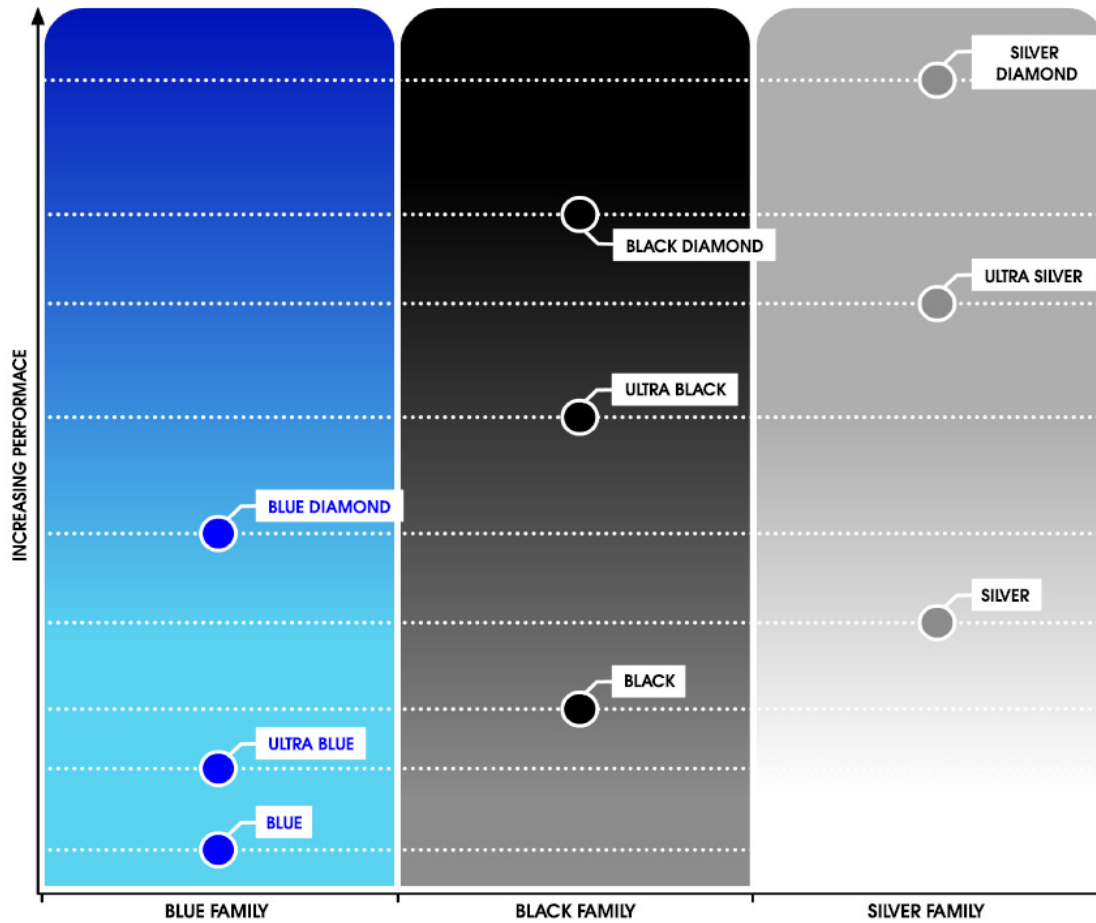

UNDERSTANDING THE TELLURIUM Q COLOURS

FAMILIES OF SOUND

	ULTRA	DIAMOND	
BLUE			Designed specifically to be very slightly warm and forgiving in systems that have even a hint of edginess. The entry level blues are especially good with home cinema setups especially the Ultra Blue.
BLACK			Extremely natural with very low phase distortion. Fast cable with low capacitance and beautifully clear reproduction. The Tellurium Q signature sound.
SILVER			Similar to the Black range but even faster more detailed with more extended top end compared to nearest priced Black. All this and without any of the harshness that is sometimes associated with silver cables.

<b>BLACK</b>						
<b>BLACK</b>		1m	1.5m	2m	2.5m	+0.5m
	RCA	3 400 kr	3 900 kr	4 400 kr	4 900 kr	500 kr /par
	XLR	4 200 kr	4 700 kr	5 200 kr	5 700 kr	500 kr /par
	Din	4 700 kr	5 200 kr	5 700 kr	6 200 kr	500 kr /par