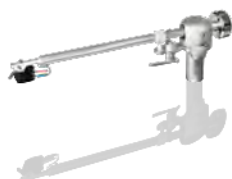

The symbiosis of the Tracer and the Satisfy tonearm technology's in a modern elegant new resonance design dome shape, shows the new generation of beautiful and minimalistic design statements.

Art. No.	Version	Rek.Pris ink Moms
TA056/B	Black Aluminium 9"	25.000kr
TA056/S	Silver Aluminium 9"	25.000kr

Unify

Sapphire unipivot bearing carbon fiber and stainless steel construction.
Super Sixstream (1.1m) terminated with RCA.